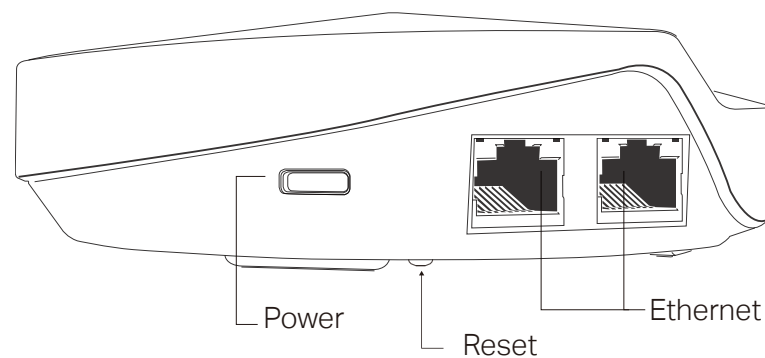

Specifications

Hardware

- Ports: 2 LAN/WAN Gigabit Ethernet Ports, 1 USB Type-C Port
- Buttons: 1 Reset button on the underside
- Antenna Type: 4 internal antennas per Deco unit
- Wireless Onboarding: Bluetooth 4.2
- Flash: 32 MB
- SDRAM: 256 MB
- External Power Supply: 12 V/1.2 A
- Dimensions (Dia x H): 4.7 in. x 1.3 in. (120 mm x 38 mm)