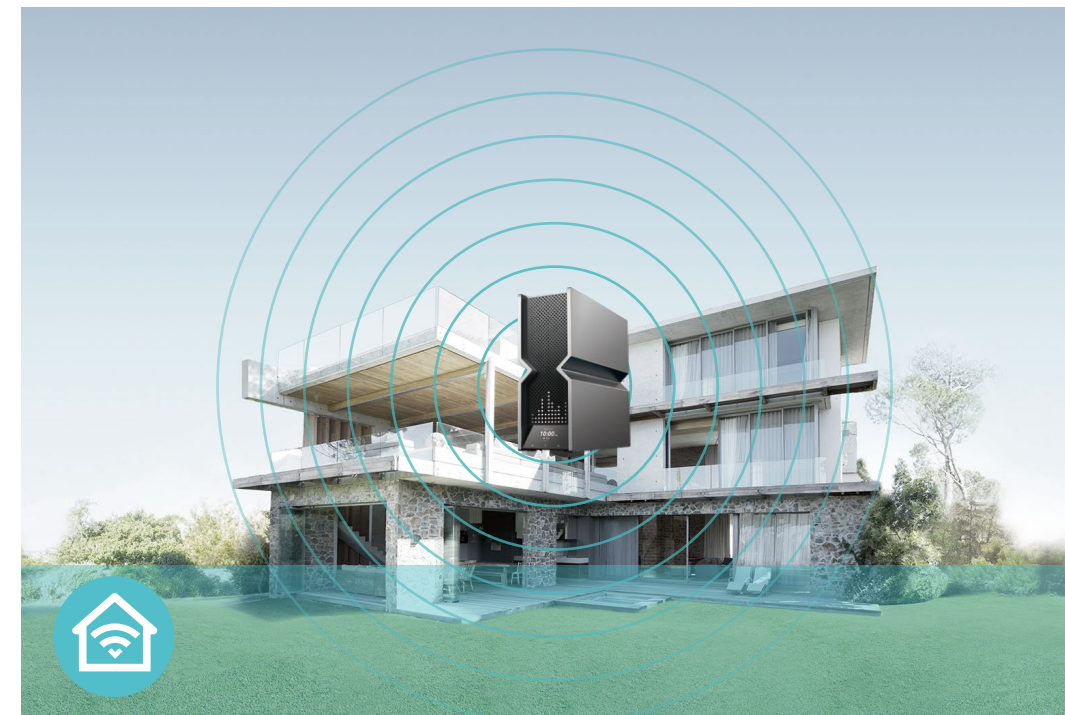

Broad Wi-Fi Range

- **Ultimate Range Wi-Fi** – Proprietary Wi-Fi optimization, 12x high-performance antennas with optimized layout, and Beamforming deliver more capacity, stronger and more reliable connections, and less interference.
- **Beamforming Technology** – Concentrates Wi-Fi signals towards individual devices to ensure stronger connections.
- **Seamless EasyMesh network** – Transfer between seamless whole-home Wi-Fi without any drops or lag and manage your whole network using a centralized panel.