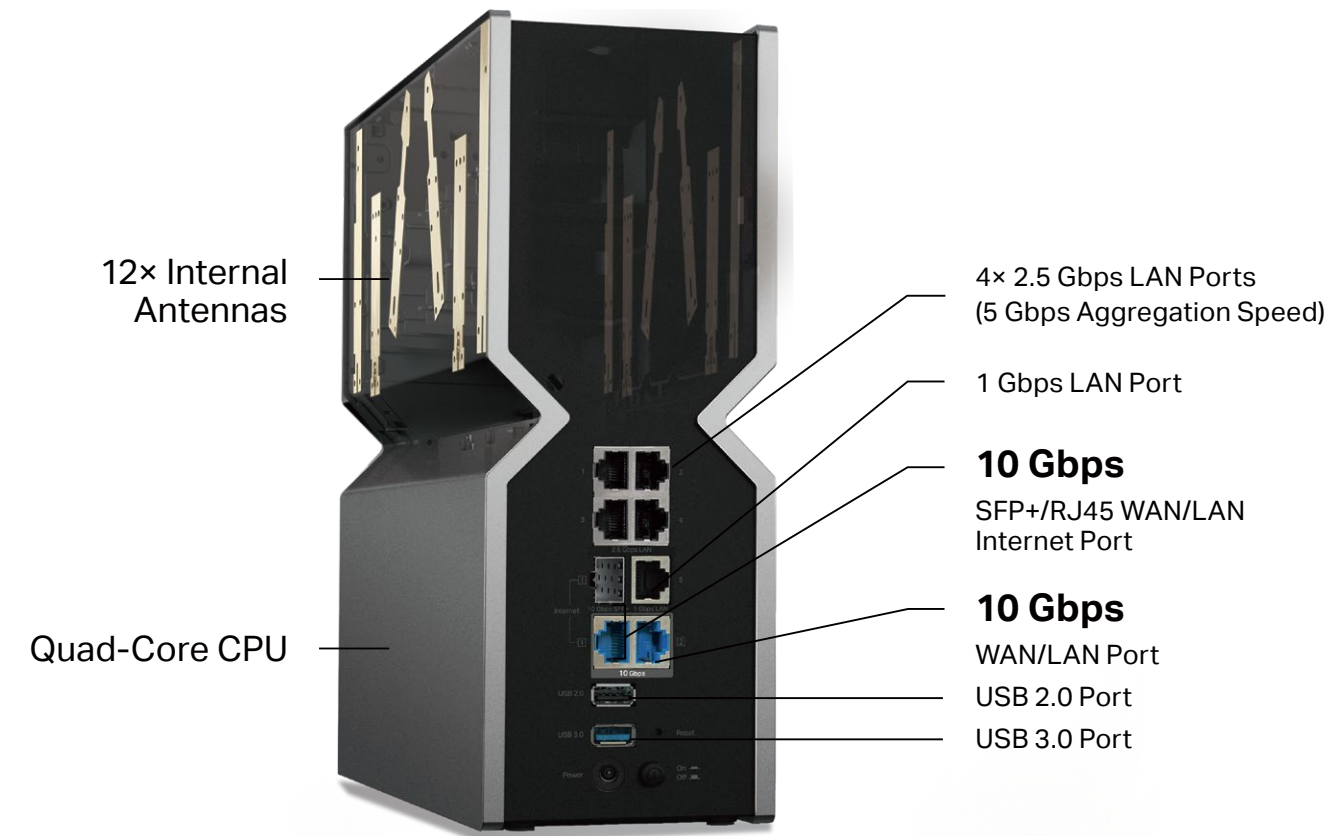

Highlights

Archer BE900 — Redefining Wi-Fi Routers

2× 10 Gbps Ports for Flexible Multi-Gigabit Connections

Equipped with two 10 Gbps WAN/LAN ports—one RJ45 port and a SFP+/RJ45 Internet port—Archer BE900 provides flexible support for both fiber and copper connections. The additional four 2.5 Gbps ports, one gigabit port, and two USB ports make it an ideal solution for future-proofing your home network. [§]

Far-Reaching Coverage

12× optimally positioned antennas, proprietary Wi-Fi optimization, and Beamforming technology deliver broader coverage, more capacity, stronger and more reliable connections, and less interference.