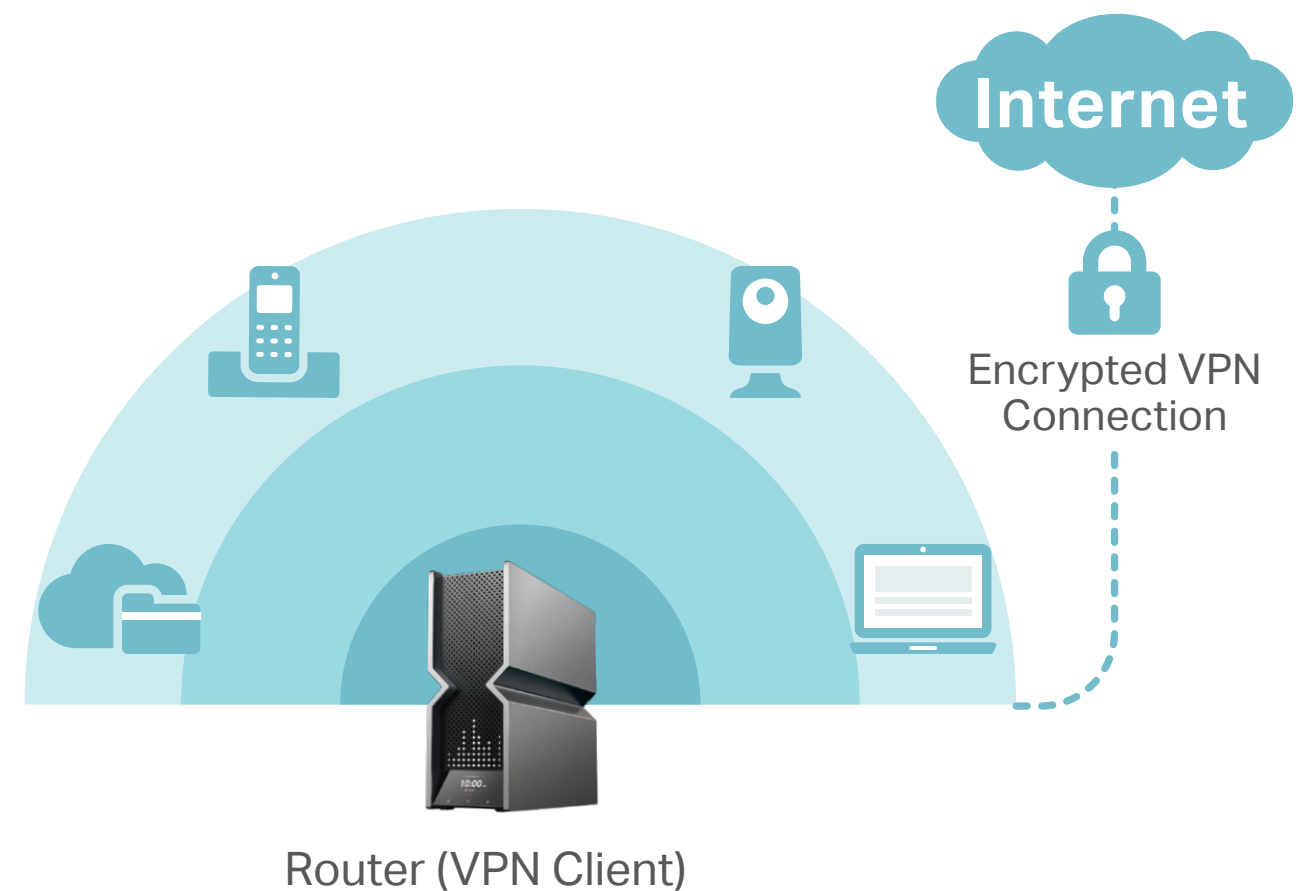

## Great Compatibility

Take your Wi-Fi to the next level without worry. Archer BE900 offers great compatibility by working with all Wi-Fi generations and devices\*\*\* and all internet providers.\*\*\*\* It also works with Alexa and Google Assistant.

## EasyMesh-Compatible

Archer BE900 is compatible with EasyMesh to form seamless whole home mesh Wi-Fi, preventing drops and lag when moving between signals. Enjoy uninterrupted streaming when moving around your home.◇

## VPN Client Support

Archer BE900 allows specified devices in your home network to access remote VPN servers without needing to install VPN software on every device. Archer BE900 can also run a VPN and ordinary internet connections at the same time for added security and flexibility.