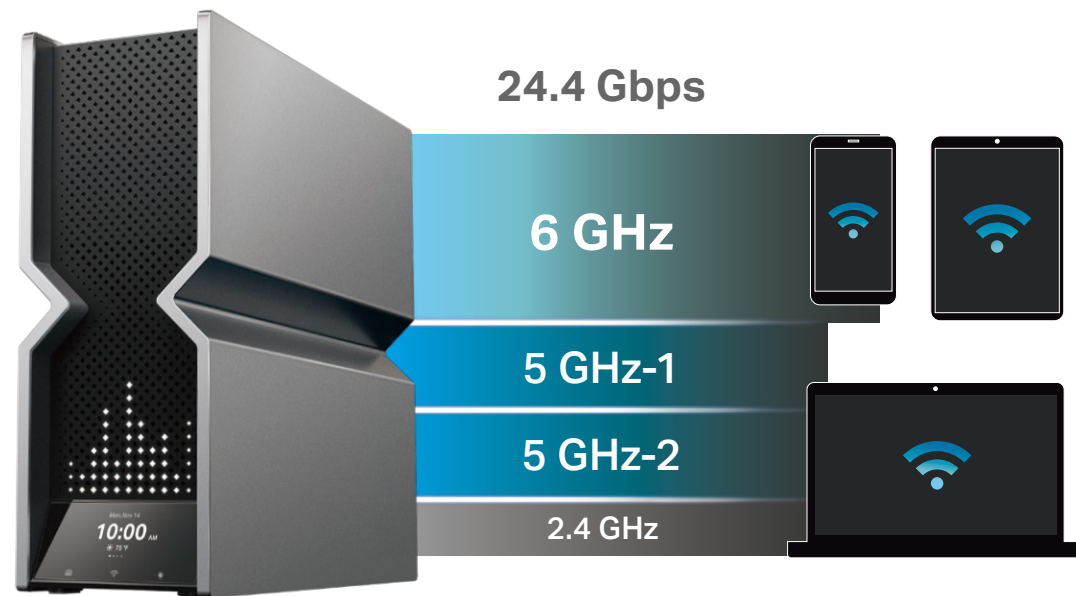

Highlights

Wi-Fi 7 — Wi-Fi Like Never Before

Lightning-Fast 24.4 Gbps 16-Stream Quad-Band Wi-Fi†

Experience blazing-fast Wi-Fi speeds up to 24.4 Gbps. With a quad-band Wi-Fi 7 router, every device in your home network runs at top performance. †

Unlock the Full Potential of 6 GHz Band[^]

Wi-Fi 7 unleashes the full potential of the 6 GHz band with up to 320 MHz channels and 11.5 Gbps Wi-Fi speeds. Enjoy full access to 8K streaming and high-speed downloading. [^]

Pack 20% More Data for Higher Speeds

4096-QAM enables Archer BE900 to deliver 20% higher theoretical transmission rates than Wi-Fi 6's 1024-QAM. Now you can play massive online games at epic speed, or live stream from your home computer. [*]

Higher Capacity — Connect More Devices†

Communicates with multiple devices via 16 streams and quad-band simultaneously. Combined with the powerful CPU, Wi-Fi 7 provides congestion-free signals to your laptop, TV, thermostat, and baby monitor.