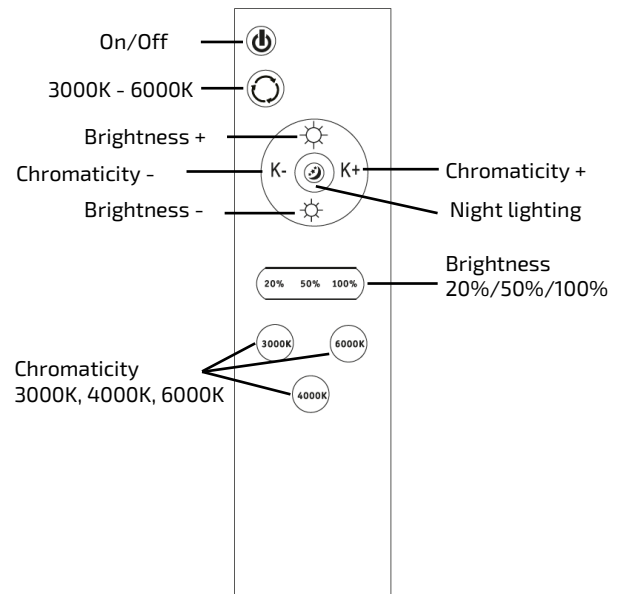

REMOTE CONTROL

The light source of this luminaire is non-replaceable, at the end of its service life the entire luminaire must be replaced and disposed of in a designated place. This product contains a light source that for design reasons cannot be removed for verification and therefore the entire product is considered a light source. The manufacturer is not liable for any damage caused by improper use.

The product has been issued with a CE declaration of conformity in accordance with the applicable regulations. On request from the manufacturer: info@solight.cz, or downloadable from www.solight.cz/en.