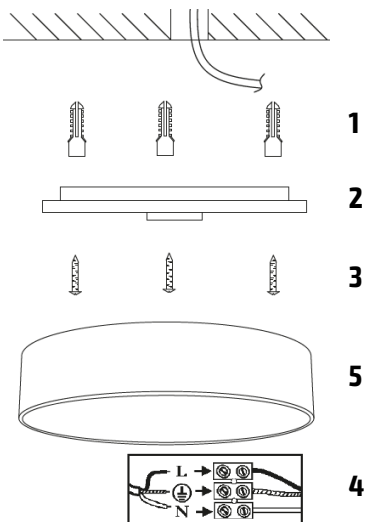

TECHNICAL PARAMETERS

	W08005	W08006
Voltage	220-240V AC	220-240V AC
Consumption	48W for 4000K, 24W for 3000K and 6000K	60W for 4000K, 32W for 3000K and 6000K
Luminous flux	3360lm for 4000K, 1700lm for 3000K and 6000K	4200lm for 4000K, 2100lm for 3000K and 6000K
Chromaticity	3000K, 4000K, 6000K	3000K, 4000K, 6000K
Coverage	IP20	IP20
LED lifetime	20.000 hours	20.000 hours
Dimensions	400 x 80 mm	510 x 80 mm
Operating temperature	-20°C to 50°C	-20°C to 50°C

INSTALLATION

Switch off the power supply before installation!

1. Insert the dowels into the pre-drilled holes.
2. Remove the rear of the luminaire by turning it and thread the supply cable through the hole in the rear of the luminaire.
3. Screw on the back of the luminaire.
4. Connect the supply cable to the terminal block and make sure that the connection is correct.
5. Rotate to attach the front of the luminaire to the rear.
6. Switch on the power supply.