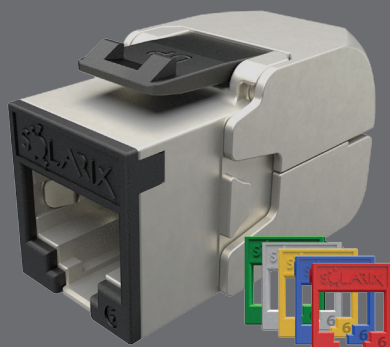

Keystone Solarix CAT6 STP RJ45 toolless colour modules

Product number:
25286807

Type number:
SXKJ-6-STP-RAL-SA

EAN barcode:
8595684704914

Key features

- Quality shielded category 6/Class E keystone
- Designed for high-speed ethernet protocols, including 2.5GBASE-T and 5GBASE-T
- Very easy toolless installation without the need of using a cable tie
- Innovative GROUND LOCK mechanism allows for a reliable connection of the keystone shielding with the grounding wire or braid of an installation cable
- The shortened COMPACT HD keystone design is suitable for even the most demanding applications, including modular high-density patch panels and outlets (keystone depth is only 31.9 mm)
- The newly developed SECURE CAP includes an integrated cable stopping feature as well as the T568A and T568B colour wiring schemes
- The keystone meets the ISO/IEC 11801, EN 50173, and ANSI/TIA 568.2-D cabling standards
- The colour of the keystone is black (inner parts) and silver (metal body)
- For better port identification and easier management in the rack, it is possible to choose the colour of the front module of the keystone thanks to its unique RAL FIT system
- A black module is available as default, there are also modules with patch cable colours in the packaging – i.e. red, blue, yellow, green, and grey

Physical parameters

Keystone construction	STP
Number of ports	1 x RJ45 8p8c
Min. port lifetime	1000 connections/disconnections
Contacts plating	50 µin gold
Termination	toolless
Number of terminations	200
Size and type of conductor	AWG 26 – 22, solid wire
Material of non-metallic parts	FR plastic according to UL94-0
Keystone body colour	black (inner parts) and silver (metal body)
Snap-in modules colours	black, red, blue, yellow, green, and grey