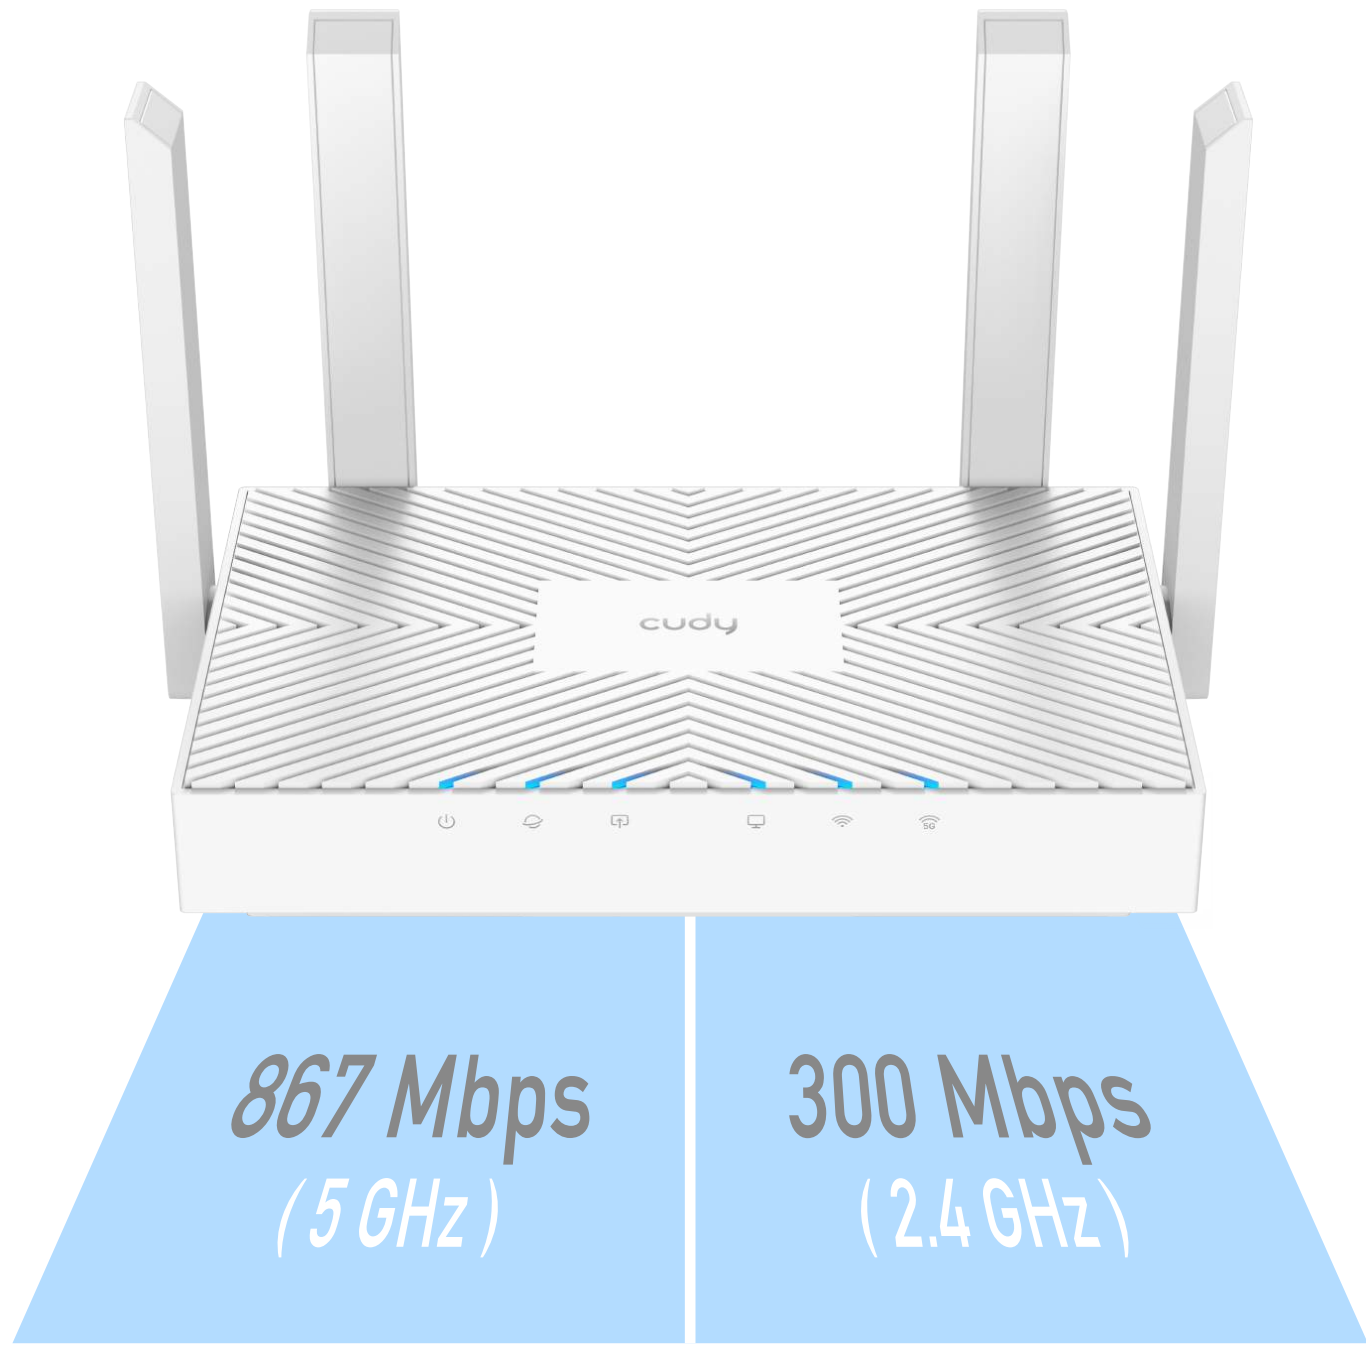

## Gigabit Wi-Fi Router

-  Up to 867 Mbps + 300 Mbps Wi-Fi Speed
-  Powerful Dual-Core Processor
-  MU-MIMO and Beamforming

[Datasheet](#)

Up to 1.2 Gbps Wi-Fi Speed: Enjoy smooth streaming, downloading, and gaming with extremely fast Wi-Fi Speed.