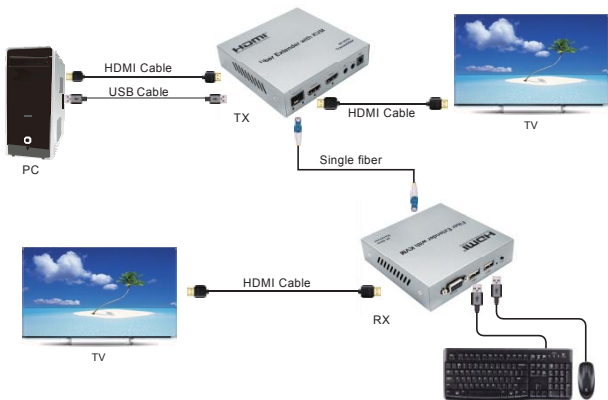

USER MANUAL

HDMI/KVM Extender over Fiber 20km
(4K@60Hz)

Enjoy the vivid world

Introduction

HDMI fiber extender is a device transmitting HD audio and video signal via bidirectional single fiber cable. It transmits your HD display with the high resolutions up to 20km. It support IR, RS232 and KVM function. By using bidirectional single fiber LC interface, it has the characteristics of low cost and stable signal transmission. It can be used in security monitoring, high-definition signals between buildings, square large screens and other long-distance HDMI signal transmission fields.

Features

- * Support HDMI 4K@60Hz/HDCP2.2;
- * Support transmitter HDMI Loop out;
- * Support 3.5mm stereo output;
- * Support IR;
- * Support KVM;
- * Support RS232;
- * Comply with SFP MSA and SFF-8472 standard protocol;
- * Pure hardware design, plug and play, do not need to install additional software;
- * Support 4K to 1080P resolution (Downscaling).

Connection diagram

Physical interface diagram

Interface	Function
RS232	RS232 port
USB-PC	USB port (connect to PC)
RST	Reset button
Fiber-LC	Fiber -LC type fiber port
Output	HDMI Signal output port
Input	HDMI Signal input port
R/L	3.5mm stereo output
IR-TX	IR transmitter port
DC	5V Power Interface

Interface	Function
RS232	RS232 port
USB1	USB port (connect with keyboard and mouse)
USB2	USB port (connect with keyboard and mouse)
RST	Reset button
Fiber-LC	Fiber -LC type fiber port
Output	HDMI Signal output port
R/L	3.5mm stereo output
IR-RX	IR receiver port
DC	5V Power Interface