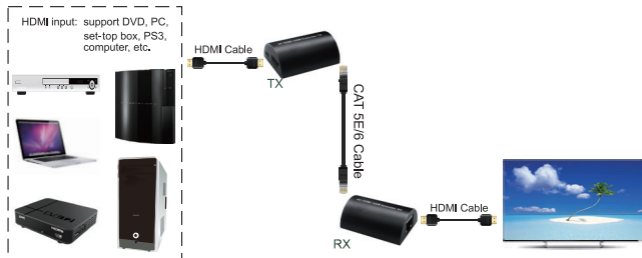

Connection diagram: