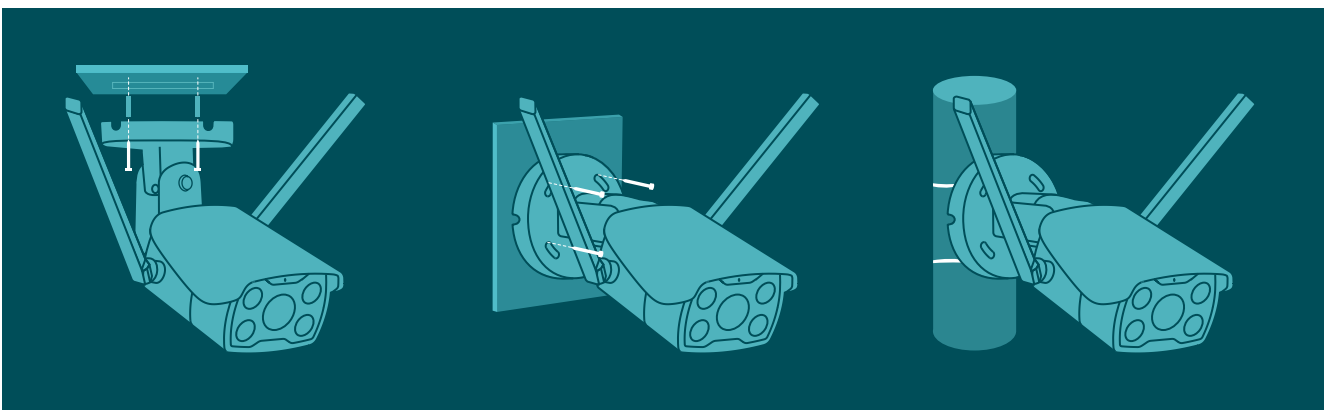

Region Entering Detection

// SmartVid

Smart IR

Keeps objects from being under-rendered when far away or overexposed when close to camera at night.

Wide Dynamic Range

Adjusts for lighting contrast to minimize shadowing effects and renders images true to life.

3D DNR

Removes abnormal pixelation to provide clearer video and eliminate distortion.

// VIGI Surveillance Solution

The VIGI professional surveillance system by TP-Link is dedicated to protecting the business that you've worked hard to build—whenever, wherever.

Outstanding functions, reliable quality guarantees, and simplified installation work together to ensure your business stays safe and sound.

// Flexible Installation

Find the perfect vantage point by simply securing your camera to the ceiling, wall, or pole.