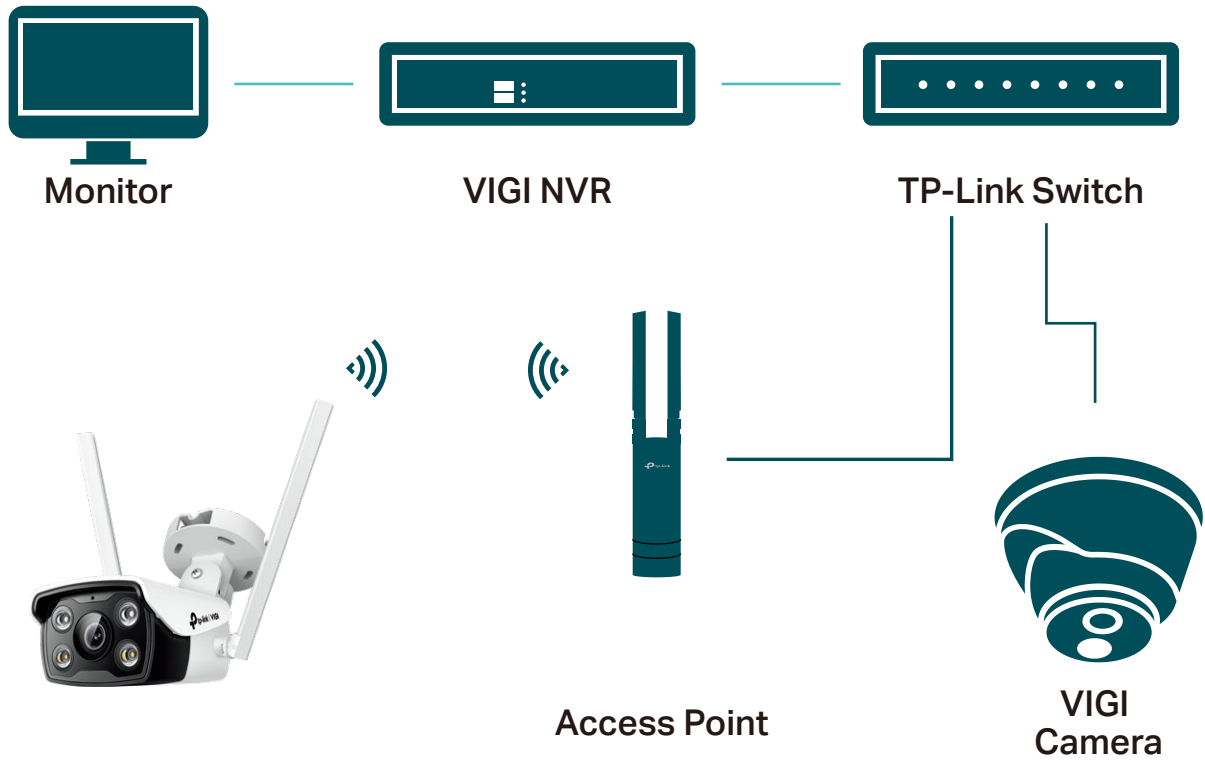

// Smart Detection

Motion Detection

Region Intrusion

Object Removal Detection

Region Exiting Detection

Line-Crossing

Camera Tampering

Object Abandoned Detection

Region Entering Detection

// SmartVid

Smart IR

Keeps objects from being under-rendered when far away or overexposed when close to camera at night.

Wide Dynamic Range

Adjusts for lighting contrast to minimize shadowing effects and renders images true to life.

3D DNR

Removes abnormal pixelation to provide clearer video and eliminate distortion.

// VIGI Surveillance Solution

The VIGI professional surveillance system by TP-Link is dedicated to protecting the business that you've worked hard to build—whenever, wherever.

Outstanding functions, reliable quality guarantees, and simplified installation work together to ensure your business stays safe and sound.

// Flexible Installation

Find the perfect vantage point by simply securing your camera to the ceiling, wall, or pole.