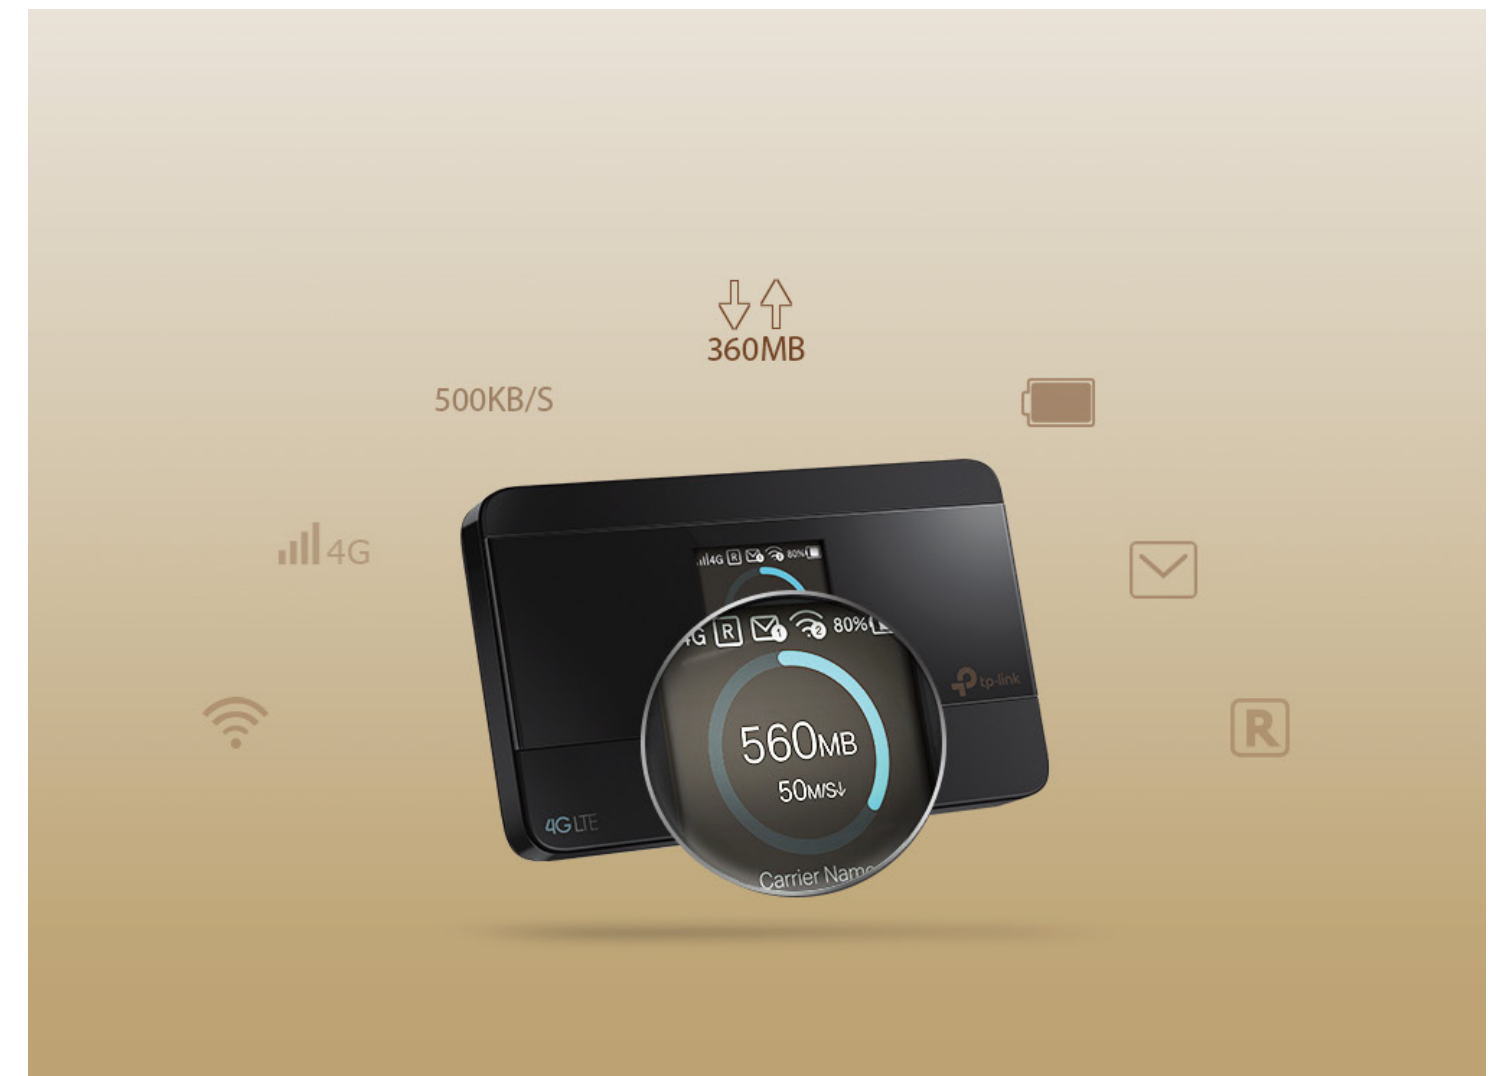

4G LTE Mobile Wi-Fi

Go Anywhere Connect Everywhere

M7350

4G 4G LTE
150Mbps

8h 8 Hours
Usage

M tpMiFi
App

Highlights

Artful Little Gadget for Life on the Go

The M7350 features a compact, elegant design very suitable for travel, business trips, outdoor activities or wherever you may be.

All useful info at a glance

The intuitive screen display of M7350 makes it easy to stay within your data budget and avoids going over the monthly data cap. The screen also displays other much more information of battery life, signal strength, Wi-Fi status, connected users and more.

- Compact design – Suitable for travel, business trips, outdoor activities or wherever you may be

Intuitive Screen Display

- Intuitive view – Intuitive view of data usage, battery life, Wi-Fi name, Wi-Fi password, and more

Specifications

Hardware

- Interfaces: Micro USB port, SIM card slot, Micro SD card slot
- Micro SD Card Reader: Up to 32GB
- Button: Menu button, Power button, Reset button
- Screen Display:
Traffic statistics, Wi-Fi status, User numbers, Network type (2G/3G/4G), Signal strength, Internet connection status, Messages, Battery meter, Wi-Fi name, Wi-Fi password
- External Power Supply: 5V/1A
- Dimensions (W x D x H): 4.2 × 2.6 × 0.6 in. (106 × 66 × 16mm)
- Antenna: Internal Antennas