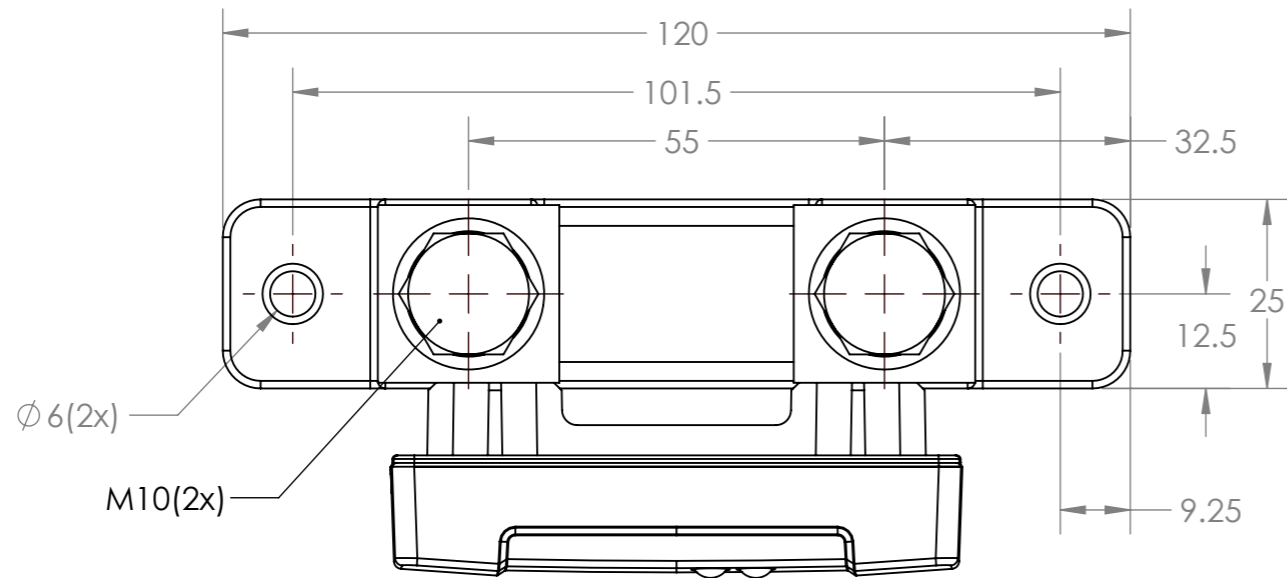

Dimension Drawing - Smart Shunt 500A
 SHU065150050 SmartShunt 500A/50mV IP65

Dimensions in mm