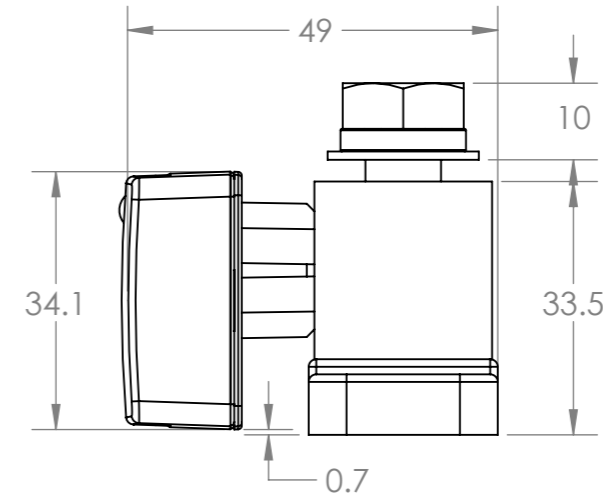

Dimension Drawing - Smart Shunt 500A
 SHU065150050 SmartShunt 500A/50mV IP65

Dimensions in mm