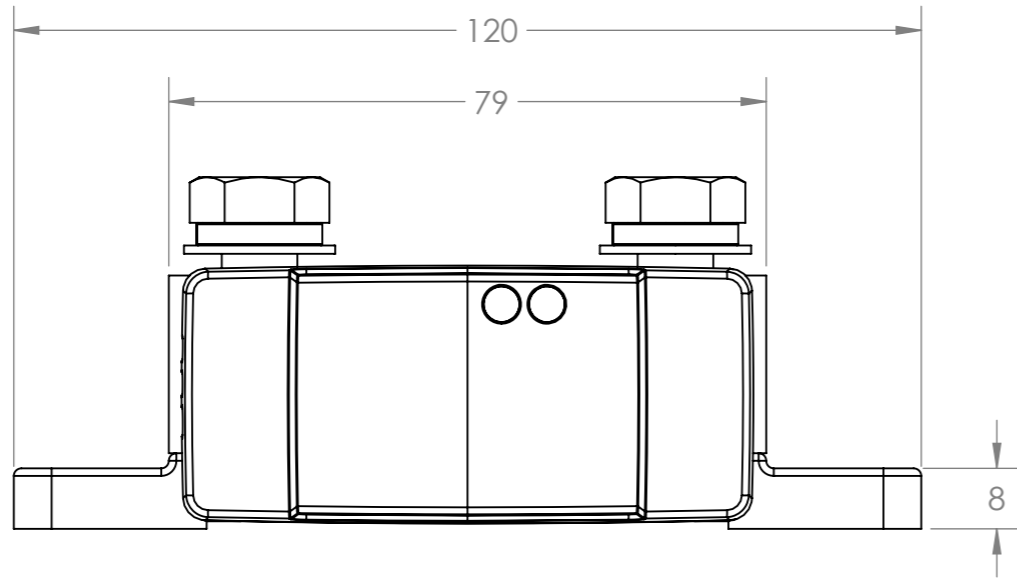

Dimension Drawing - Smart Shunt 500A
 SHU065150050 SmartShunt 500A/50mV IP65

Dimensions in mm