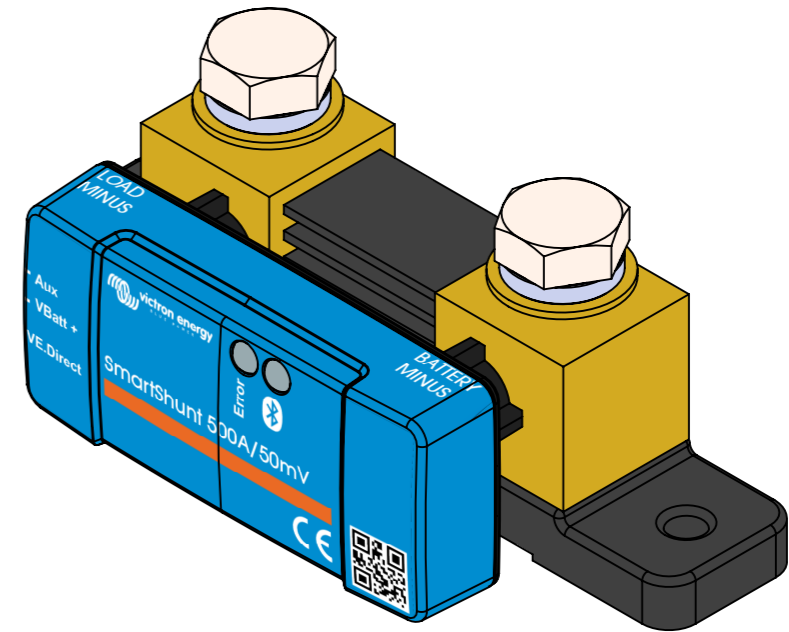

Dimension Drawing - Smart Shunt 500A
 SHU065150050 SmartShunt 500A/50mV IP65

Dimensions in mm