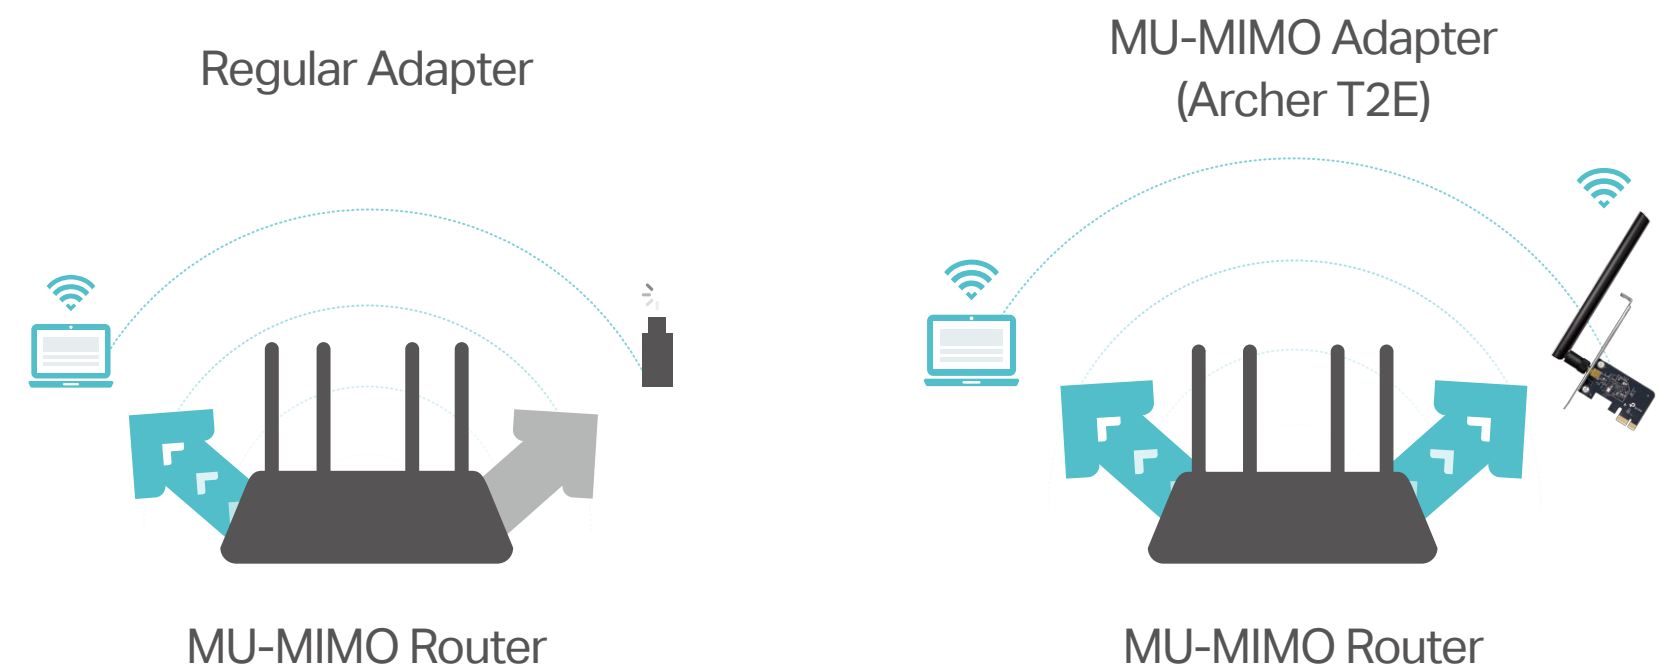

AC600 Wireless Dual Band PCI Express Adapter

Upgrade Your Desktop with
Advanced AC Wi-Fi

Archer T2E

 200 Mbps on 2.4 GHz
433 Mbps on 5 GHz[†]

 MU-MIMO
Simultaneous data streams[†]

 WPA3
Advanced security[†]

 Low-Profile and Full
Height Brackets

Highlights

AC600 Dual Band Wi-Fi

Receive Wi-Fi signals on two separate bands for all your online needs. Choose the 2.4 GHz band for browsing, email and social media, or switch to 5 GHz band for gaming and streaming.[†]

MU-MIMO for Higher Efficiency

Works with MU-MIMO routers, which provide simultaneous data streams, boosting throughput and efficiency.[‡]

Highlights

Improved Security with WPA3

The latest Wi-Fi security protocol provides more secure and individualized encryption in personal password safety, protecting your home Wi-Fi from wireless hacking.†

Low-Profile Bracket

Alongside a standard bracket, a low-profile bracket is also provided for mini towers. Customized options let you find a bracket that perfectly fits your board design.

Specifications

WLAN Features