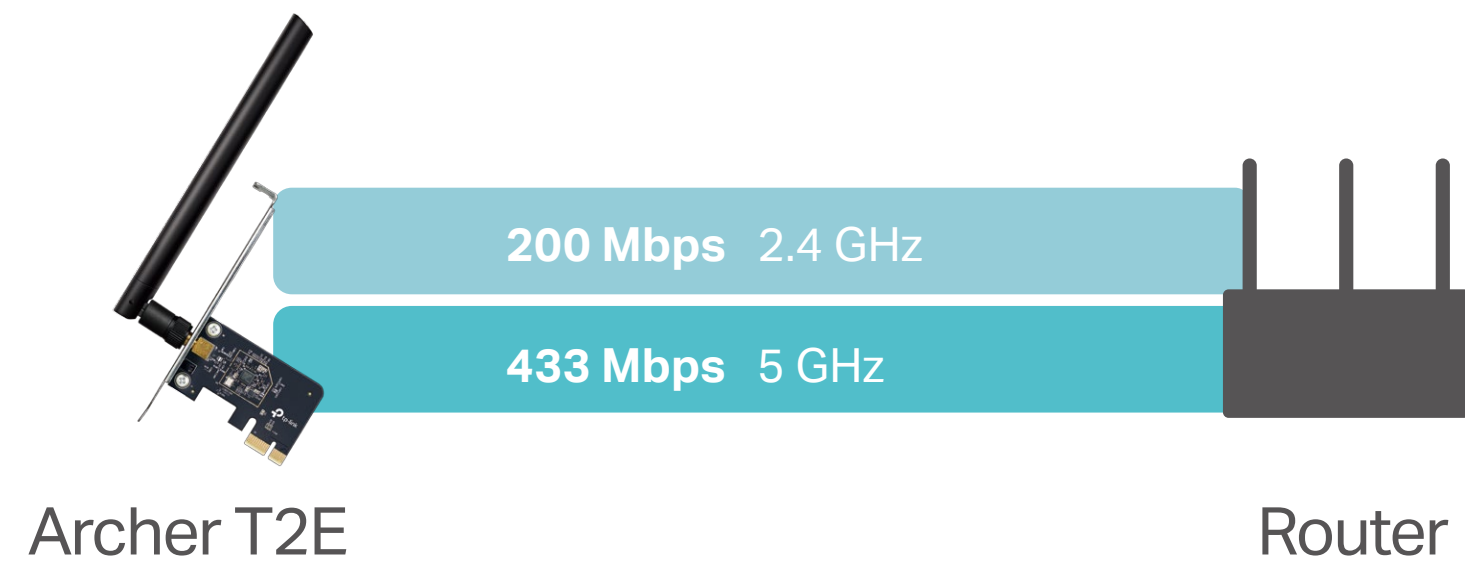

AC600 Wireless Dual Band PCI Express Adapter

Upgrade Your Desktop with
Advanced AC Wi-Fi

Archer T2E

 200 Mbps on 2.4 GHz
433 Mbps on 5 GHz[†]

 MU-MIMO
Simultaneous data streams[†]

 WPA3
Advanced security[†]

 Low-Profile and Full
Height Brackets

Highlights

AC600 Dual Band Wi-Fi

Receive Wi-Fi signals on two separate bands for all your online needs. Choose the 2.4 GHz band for browsing, email and social media, or switch to 5 GHz band for gaming and streaming.[†]

MU-MIMO for Higher Efficiency

Works with MU-MIMO routers, which provide simultaneous data streams, boosting throughput and efficiency.[‡]

Highlights

Improved Security with WPA3

The latest Wi-Fi security protocol provides more secure and individualized encryption in personal password safety, protecting your home Wi-Fi from wireless hacking.†

Low-Profile Bracket

Alongside a standard bracket, a low-profile bracket is also provided for mini towers. Customized options let you find a bracket that perfectly fits your board design.

Specifications

WLAN Features