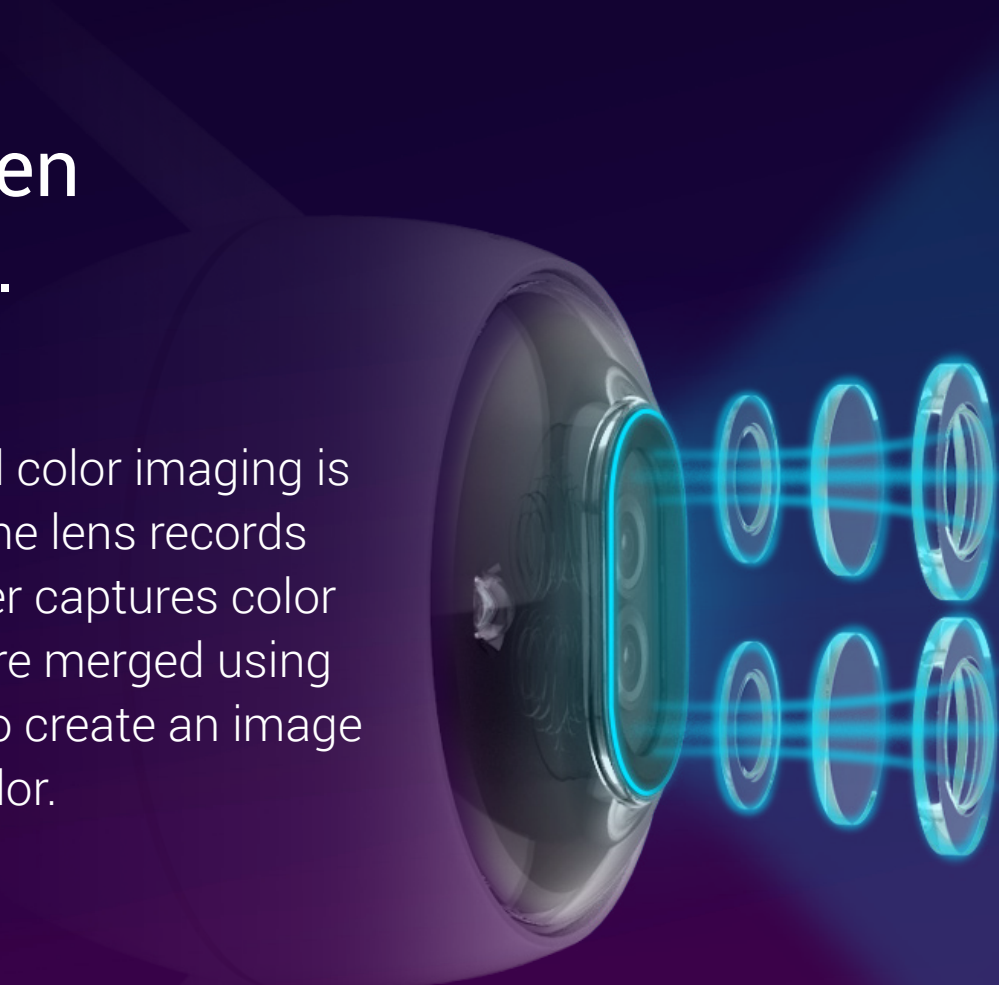

Intelligent Dual-Lens

Color Night Vision

Embedded AI Deep Learning Algorithm

Human/Vehicle Shape Detection

**H.265**

H.265 Video Compression

Active Defense with Siren and Strobe Light

Dustproof and Waterproof IP67

## The first dual-lens seen on a security camera.

In the dual-2 MP camera setup, vivid color imaging is accomplished using two lenses – one lens records the ambient brightness and the other captures color information. Then the two images are merged using EZVIZ's own proprietary algorithm to create an image that is rich in details and realistic color.